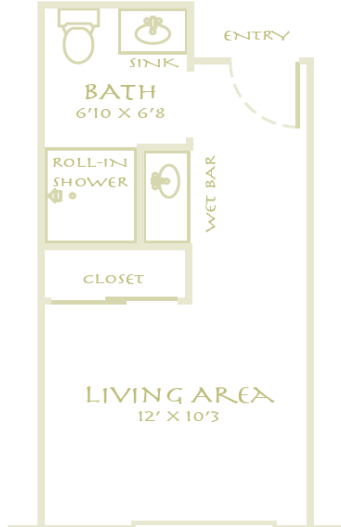

VILLAS at SAN BERNARDINO

ASSISTED LIVING & MEMORY CARE

Floor Plans

Petite Studio
Approx. 225 sq. ft.

Typical Studio
Approx. 280 sq. ft.

Deluxe Studio
Approx. 375 sq. ft.

Deluxe Studio Suite
Approx. 475 sq. ft.

One Bedroom Suite
Approx. 510 sq. ft.